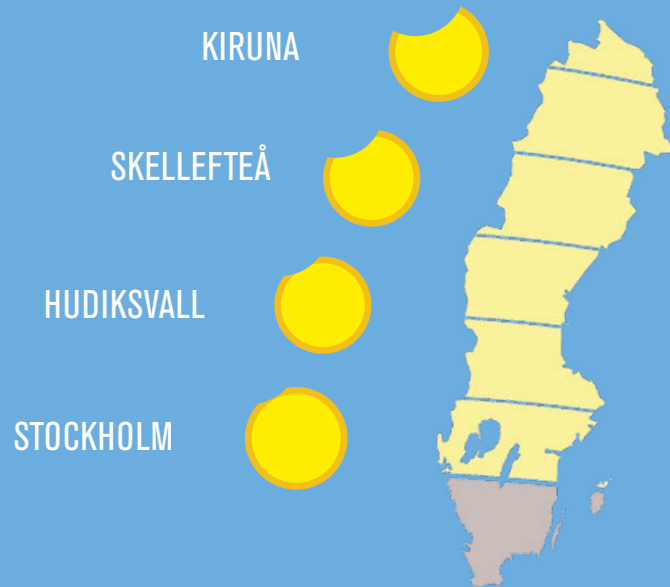

POPULÄR ASTRONOMI'S QUICK GUIDE TO SWEDEN'S

# PARTIAL ECLIPSE OF THE SUN ON 11 AUGUSTI 2018

start: between 10:30 and 11:05 CEST  
biggest: between 11:00 and 11:15

ends: between 11:05 and 12:02

Project the eclipse  
with binoculars  
and paper!\*

\* Or use special solar eclipse glasses. Never look directly at the sun.